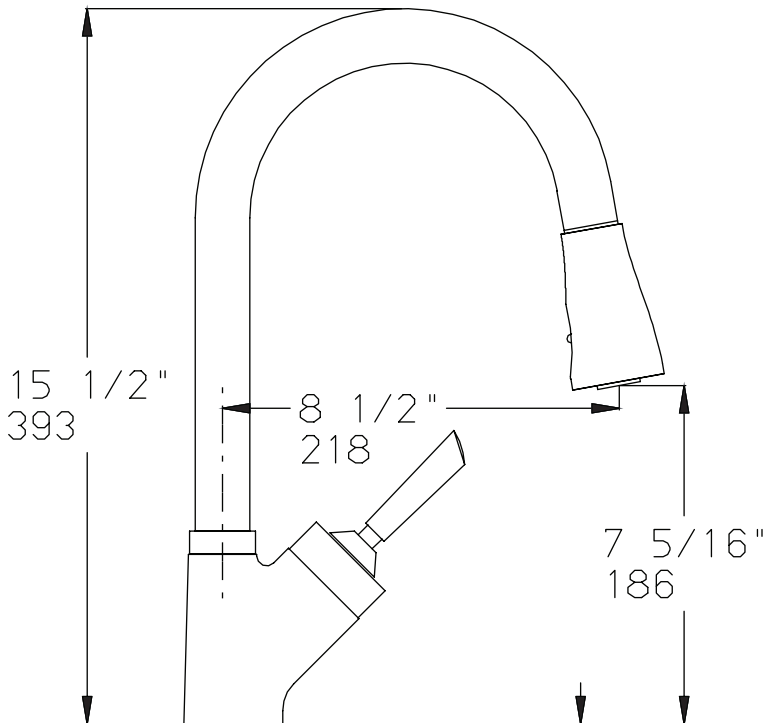

# Avante-Garde Duo Joystick Pull-Down Kitchen Faucet

FA015 | Chrome

HÄHN®

## Features and Product Information

- Unique joystick design
- Bell shaped pull-down sprayhead with two water flow options diverts from spray to stream
- Chrome Finish
- Extra long (58') double-braided stainless steel hose
- Ceramic disc cartridge for trouble-free service
- Solid brass construction

## Technical Diagram